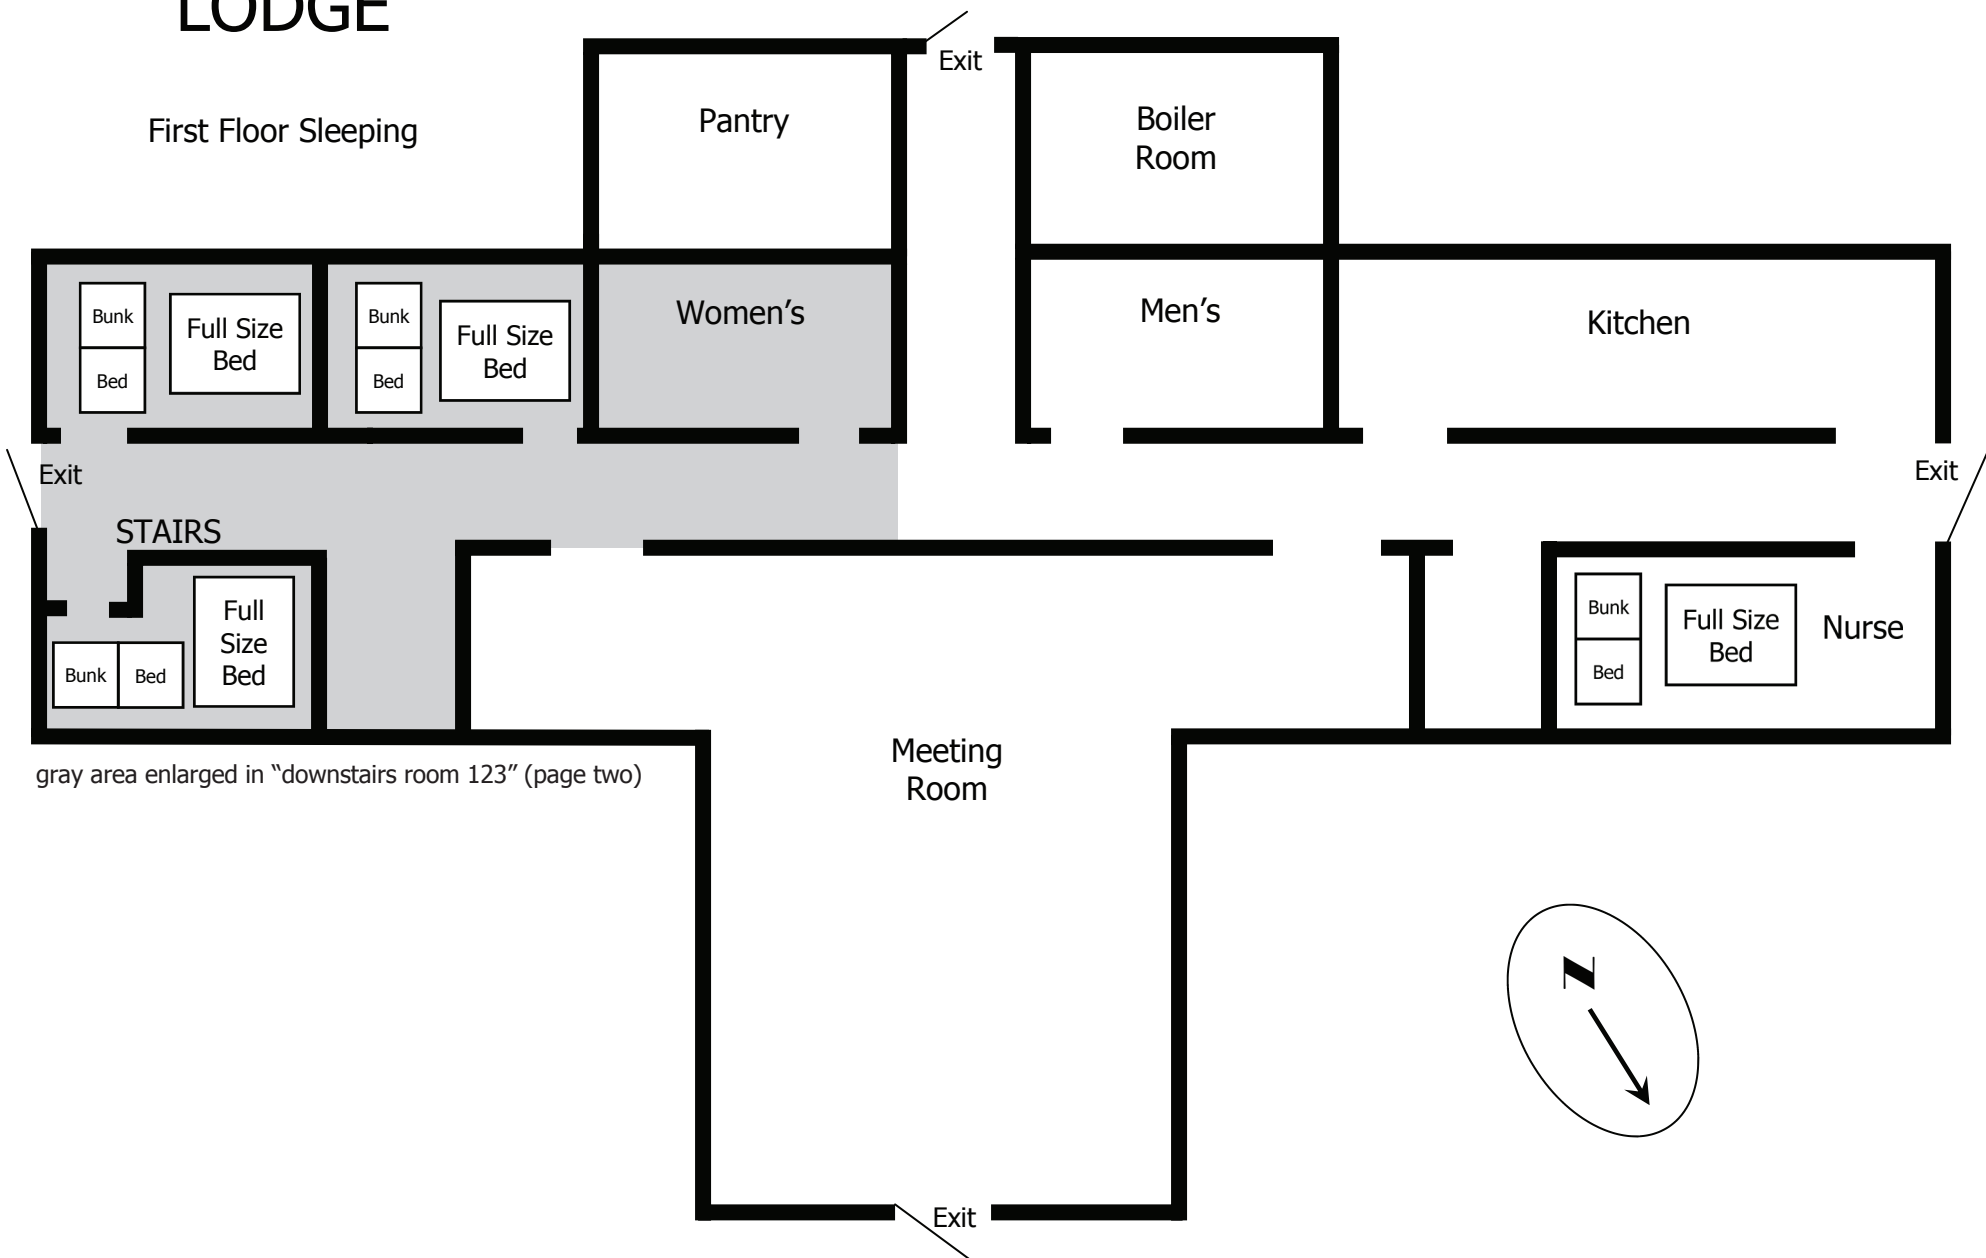

Camp Wondervu LODGE

gray area enlarged in "downstairs room 123" (page two)

Lodge Main Floor Sleeping Plan

3 rooms, each room contains 1 Full-size bed and 1 Bunk bed—total capacity: 12

Camp Wondervu LODGE

Second Floor Sleeping

Restroom
Shower

Restroom
Shower